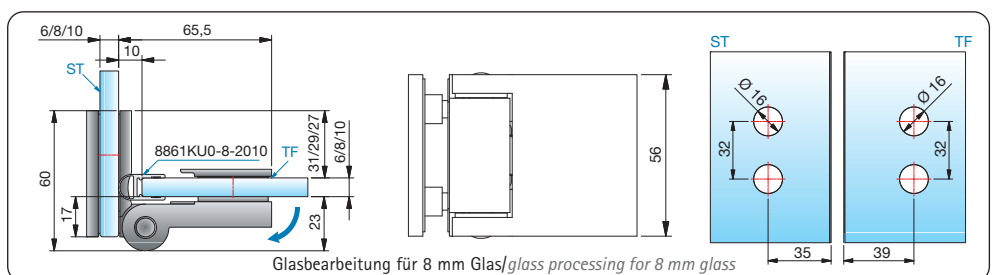

Artikel-Nr. article-no.	Oberflächen finishes	Glasdicke glass thickness	Artikelbezeichnung article name	Merkmale features	VE/Stück pu/pieces
8158	ZN5 ZN1 ZNPVD22	6/8/10 mm	Duschtürband, Glas-Glas, 90°/ shower door hinge, glass-glass, 90°	einseitig 155° nach außen hin öffnend one-side opening outwards 155°	1/2