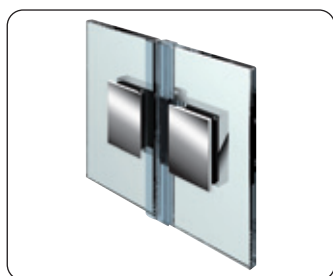

Glasbearbeitung für 8 mm Glas/glass processing for 8 mm glass

Artikel-Nr. article-no.	Oberflächen finishes	Glasdicke glass thickness	Artikelbezeichnung article name	Merkmale features	VE/Stück pu/pieces
8160	ZN5 ZN1 ZNPVD22	6/8/10 mm	Duschtürband, Glas-Glas, 180°/ shower door hinge, glass-glass, 180°	einseitig 180° nach innen hin öffnend one-side opening inwards 180°	1/2