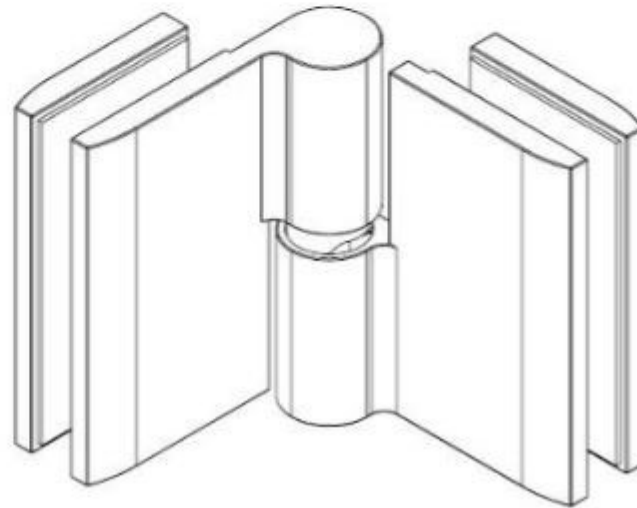

Dark fiber gasket 1 mm. f. door side member

Glass drilling