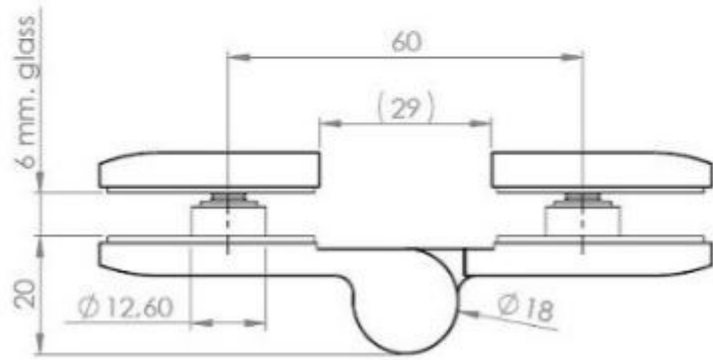

Dark fiber gasket 1 mm. f. door side member

Glass drilling