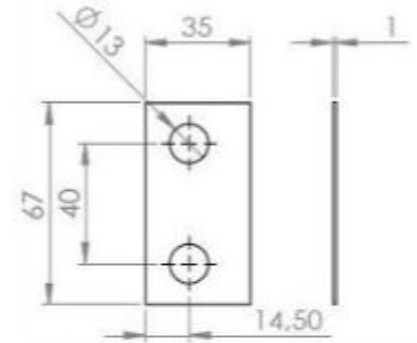

Dark fiber gasket 1 mm. f. door side member

Glass drilling