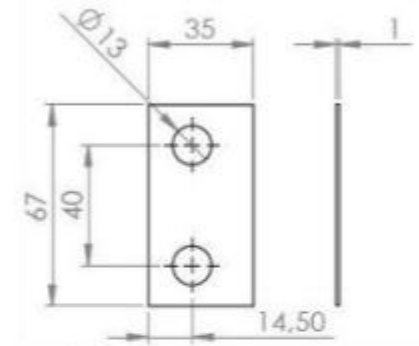

**Dark fiber gasket 1 mm. f. door side member**

**Glass drilling**