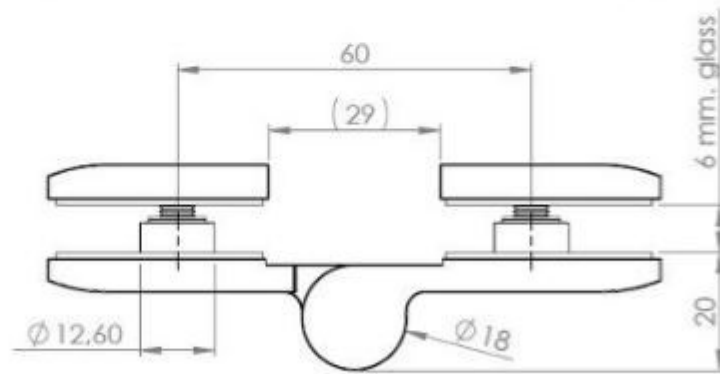

**Dark fiber gasket 1 mm. f. door side member**

**Glass drilling**